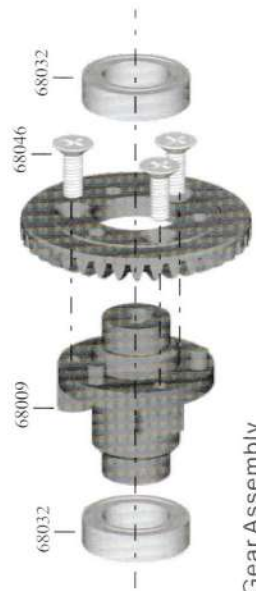

Solid Axle W/Main Gear Assembly

Universal Joint Main Drive Shaft
Exploded View