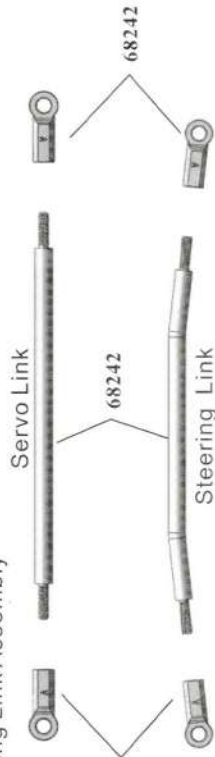

C Servo & Steering Link Assembly