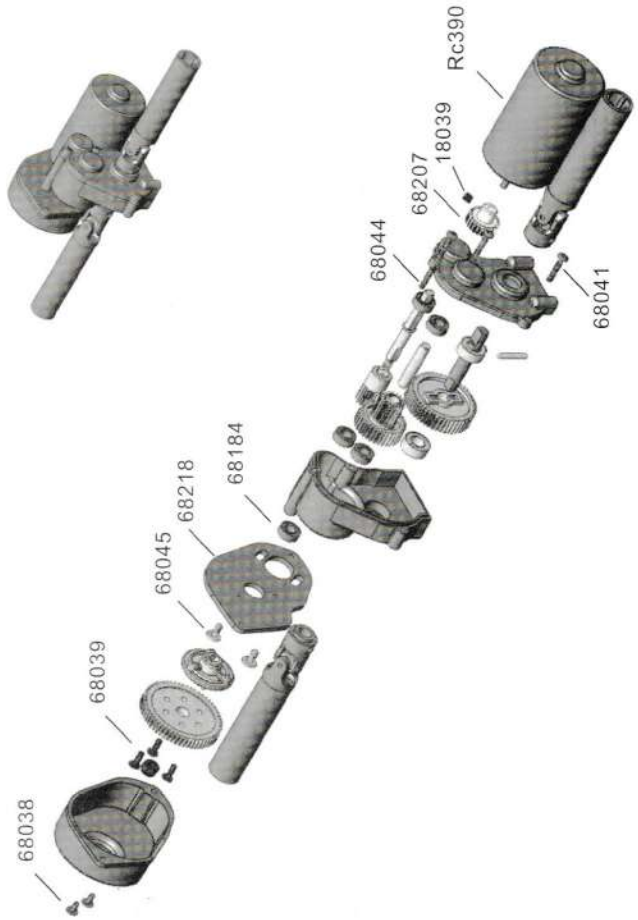

## Spare Part

68156 - Pre-Mounted Tire Set type 1 (Black)	68158 - Pre-Mounted Tire Set type 1 (Chrome)	68161 - Wheel type 2 (White)	68163 - Wheel type 2 (Black)	68165 - Wheel type 2 (Chrome)
68172 - Wheel type (Silver)	68173 - Pre-Mounted Tire Set type 2 wheel (silver)	68162 - Pre-Mounted Tire Set type 2 wheel (white)	68164 - Pre-Mounted Tire Set type 2 wheel (Black)	68166 - Pre-Mounted Tire Set type 2 wheel (Chrome)
68139 - Servo(38g) (Waterproof)	28408 - Battery Pack (7.2V 1500MAH)	68235 - RC390 High Power Brushed Motor	68028 - Ball Stand ø4.0	68029 - Ball Stand ø4.0
68140 - Ball Stand ø4.0	68248 - Nylon Nuts M2 8P	02055 - Nylon Nuts M4	98055 - Nylon Nuts M3	18033 - Ball Bearings (5*10*4)
68032 - Ball Bearings (7*11*3)	68033 - Ball Bearings (4*8*3)	68034 - E-Clips ø2.0	68035 - E-Clips ø3.2	18039 - Set Screw M3*3
02099 - Set Screw M4*4	68046 - Countersunk Screw M2*6	68047 - Countersunk Screw M2*8	68141 - Countersunk Screw M2*12	68142 - Countersunk Screw M2*15
68224 - Countersunk Screw M3*8	68144 - Countersunk Screw M3*6	68045 - Button Head Screw M2.5*5	68171 - Button Head Screw M2.5*7	68226 - Button Head Screw M2*10

**B** Tire Set Exploded View  
Wheel Complete Assembly

**C** Servo & Steering Link Assembly

**D** Front Axle Assembly (Part1)

Solid Axle W/Main Gear Assembly

Universal Joint Main Drive Shaft  
Exploded View

Shock Absorber  
Exploded View

**A** Transmission Gear Assembly