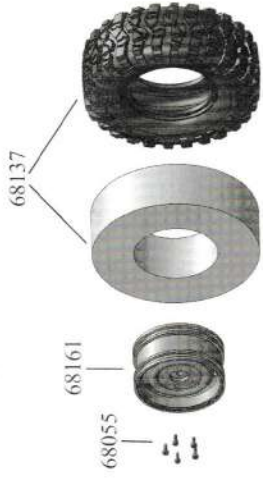

B Tire Set Exploded View
Wheel Complete Assembly