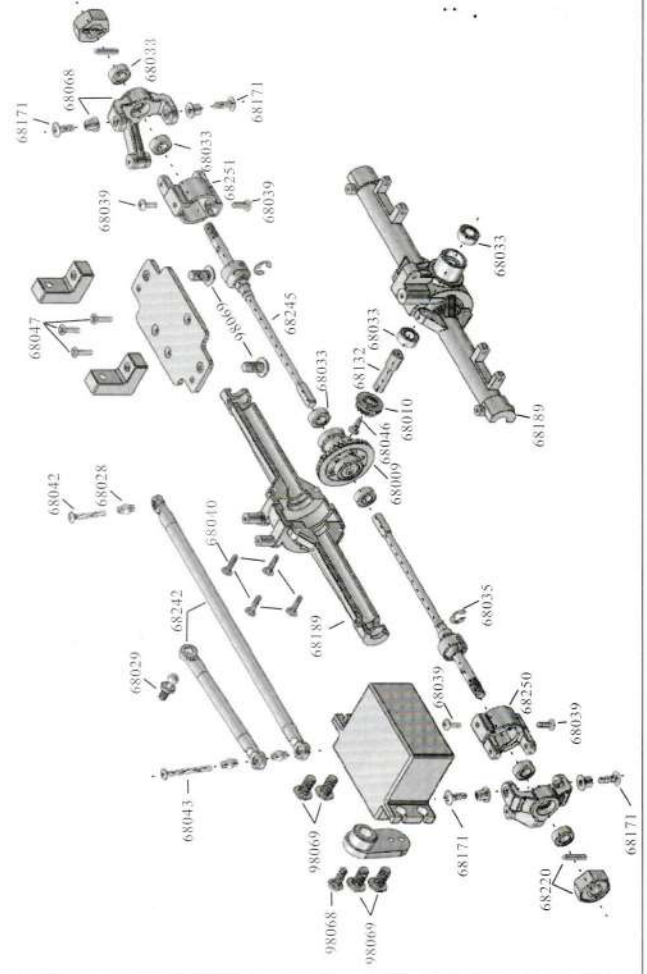

## Spare Part

68156 - Pre-Mounted Tire Set type 1 (Black)	68158 - Pre-Mounted Tire Set type 1 (Chrome)	68161 - Wheel type 2 (White)	68163 - Wheel type 2 (Black)	68165 - Wheel type 2 (Chrome)
68172 - Wheel type (Silver)	68173 - Pre-Mounted Tire Set type 2 wheel (silver)	68162 - Pre-Mounted Tire Set type 2 wheel (white)	68164 - Pre-Mounted Tire Set type 2 wheel (Black)	68166 - Pre-Mounted Tire Set type 2 wheel (Chrome)
68139 - Servo(38g) (Waterproof)	28408 - Battery Pack (7.2V 1500MAH)	68235 - RC390 High Power Brushed Motor	68028 - Ball Stand ø4.0	68029 - Ball Stand ø4.0
68140 - Ball Stand ø4.0	68248 - Nylon Nuts M2 8P	02055 - Nylon Nuts M4	98055 - Nylon Nuts M3	18033 - Ball Bearings (5*10*4)
68032 - Ball Bearings (7*11*3)	68033 - Ball Bearings (4*8*3)	68034 - E-Clips ø2.0	68035 - E-Clips ø3.2	18039 - Set Screw M3*3
02099 - Set Screw M4*4	68046 - Countersunk Screw M2*6	68047 - Countersunk Screw M2*8	68141 - Countersunk Screw M2*12	68142 - Countersunk Screw M2*15
68224 - Countersunk Screw M3*8	68144 - Countersunk Screw M3*6	68045 - Button Head Screw M2.5*5	68171 - Button Head Screw M2.5*7	68226 - Button Head Screw M2*10

**B** Tire Set Exploded View  
Wheel Complete Assembly

**C** Servo & Steering Link Assembly

**D** Front Axle Assembly (Part1)

Solid Axle W/Main Gear Assembly

Universal Joint Main Drive Shaft  
Exploded View